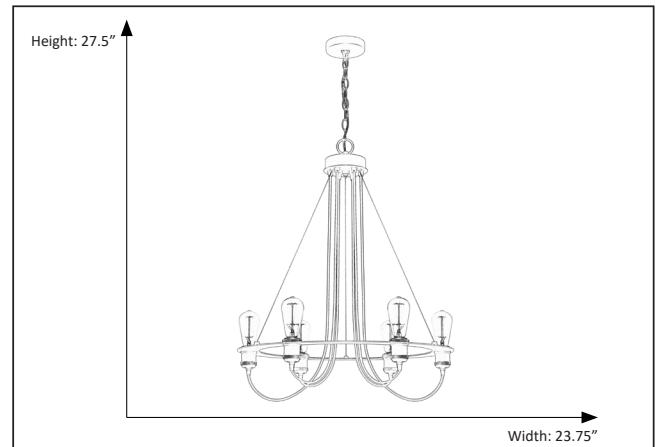

### Alternate Styles

### Features

Item Number	7-70055
Finish	Matte Black
Dimensions	27.5"H x 23.75"W x 23.75"D
Family	Laia
Lamping Info	6 x E27
Bulb Base	Medium
Location	Indoor